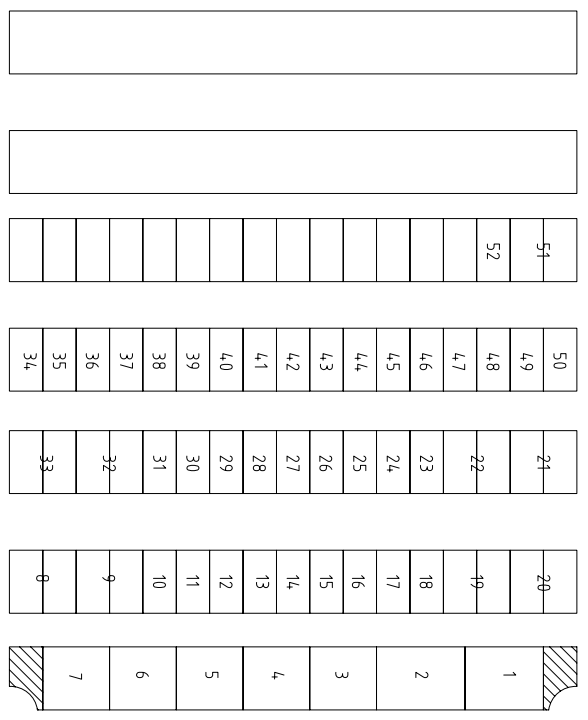

water tank

CAR PARK

MAIN GATE

ASHES  
INTERMENT

**KALANGADDO CEMETERY - PLOT LAYOUT**