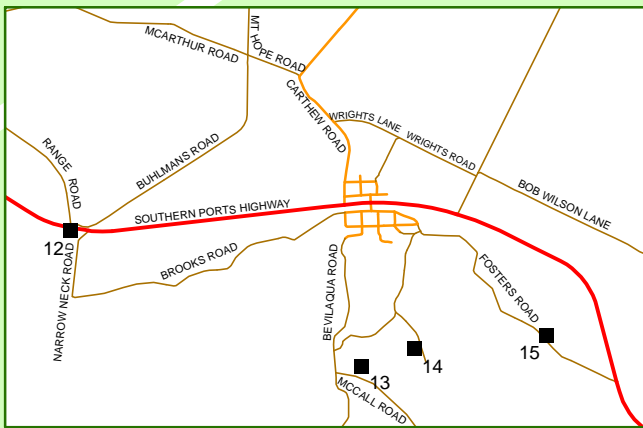

- 1 Post Boxes
- 2 CFS Shed
- 3 Parking Bay
- 4 Public Toilet
- 5 Seventh Day Adventist Church
- 6 Presbyterian Church
- 7 War Memorial
- 8 Rendelsham Community Hall
- 9 Rendelsham School
- 10 Rendelsham Kindergarten
- 11 Rendelsham Cricket Club
- 12 Historical Marker
- 13 Cemetery
- 14 'The Cottage' B&B
- 15 Noorla Yo-Long

Lake Frome CP 6 km  
 Mullins Swamp 9 km  
 Southend 12 km  
 Beachport 22 km

Canunda NP 4 km  
 Millicent 21 km